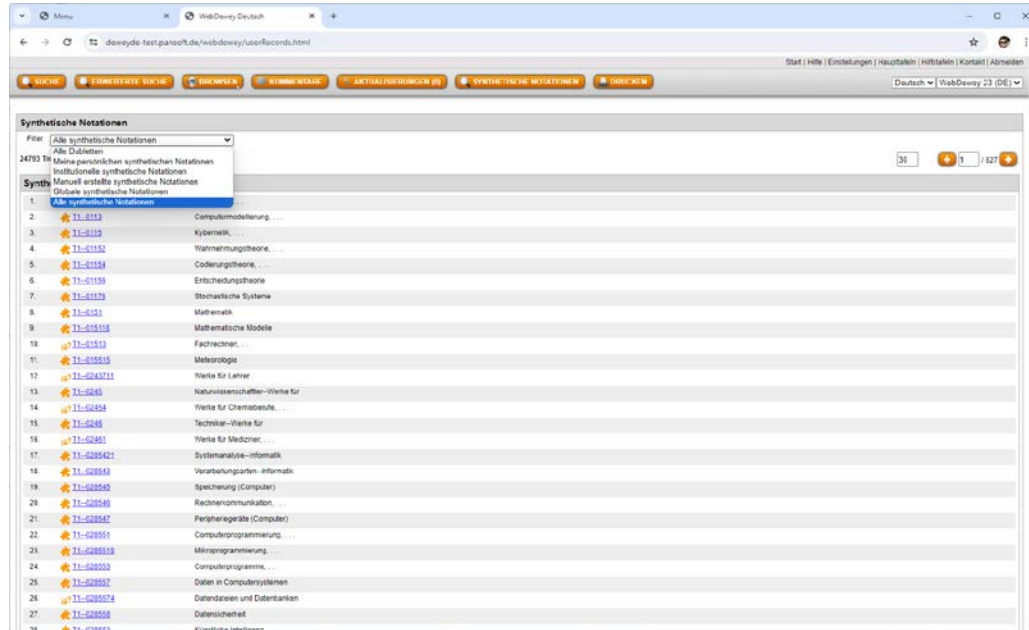

WebDewey: New screen for managing built numbers