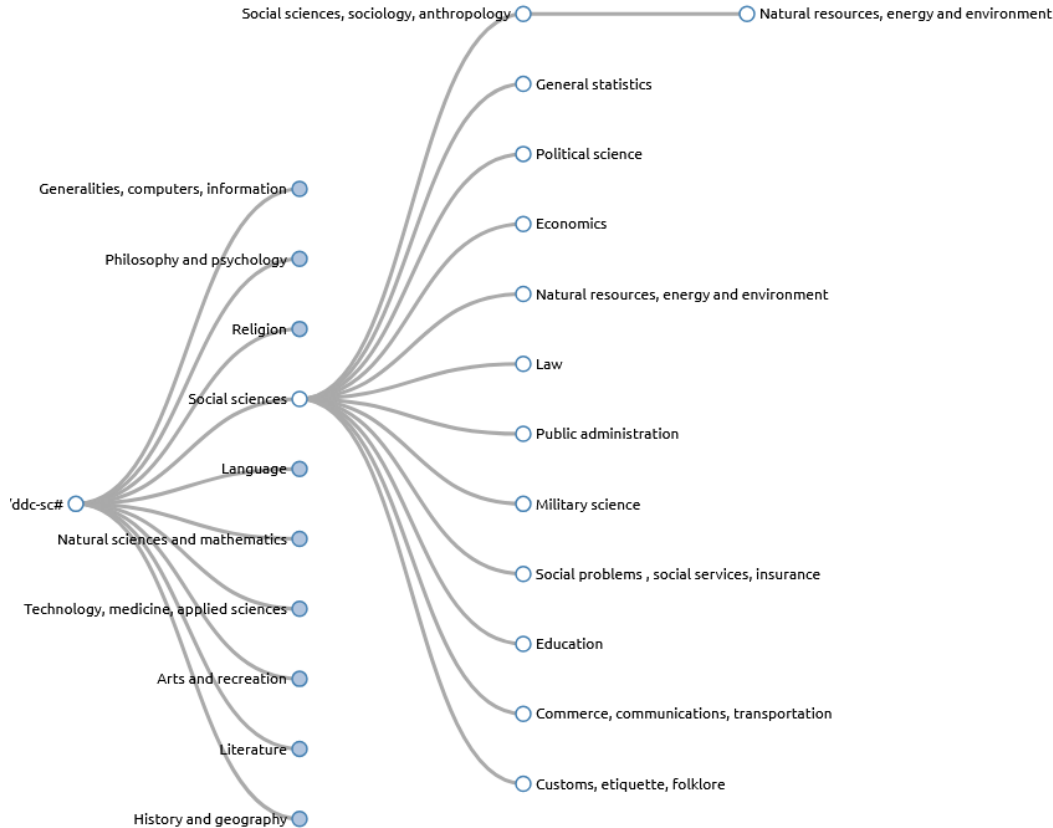

- **Social problems , social services, insurance**
  CC : 360
  BT : **Social sciences**
  TT : **Social sciences**
- **Social sciences**
  CC : 300
  NT : **Social sciences, sociology, anthropology**
  NT : **General statistics**
  NT : **Political science**
  NT : **Economics**
  NT : **Natural resources, energy and environment**
  NT : **Law**
  NT : **Public administration**
  NT : **Military science**
  NT : **Social problems , social services, insurance**
  NT : **Education**
  NT : **Commerce, communications, transportation**
  NT : **Customs, etiquette, folklore**
- **Social sciences, sociology, anthropology**
  CC : 300
  BT : **Social sciences**
  TT : **Social sciences**
  NT : **Natural resources, energy and environment**